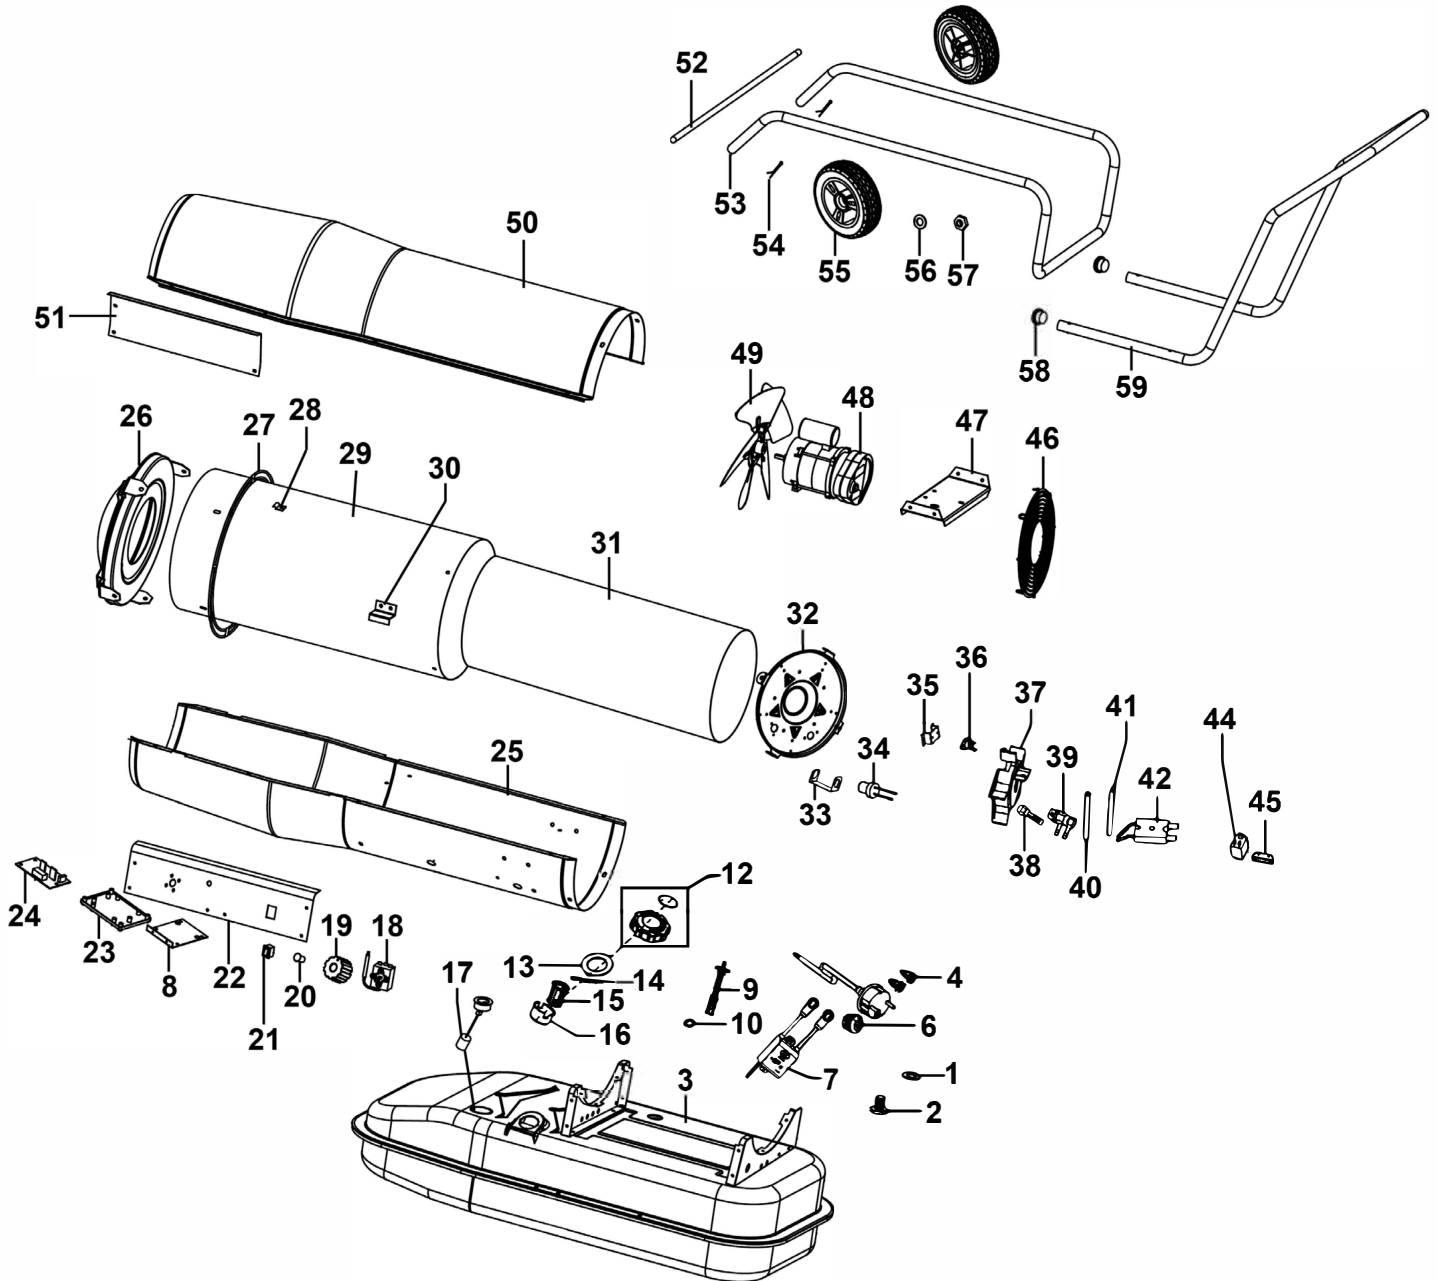

Parts Information:
Space Warmer® Kerosene/Diesel Heater
205,000Btu/hr with Wheels
Model No: AB2050

Item	Part No.	Description	Qty
1	AB2050-01	Oil Drain Seal Ring	1
2	AB2050-02	Oil Drain Screw	1
3	AB2050-03	Fuel Tank	1
4	AB2050-04	Support Pin	2
6	AB2050-06	Cable Grip	1
7	AB2050-07	Ignition Transformer	1
8	AB2050-08	Ignition Transformer Support Plate	2
9	AB2050-09	Fuel Filter	1

Item	Part No.	Description	Qty
10	AB2050-10	Fuel Filter Seal Ring	1
12	AB2050-12	Fuel Tank Cap (c/w Breather Cover)	1
13	AB2050-13	Fuel Tank Cap Seal	1
14	AB2050-14	Fuel Tank Cap Shaft	1
15	AB2050-15	Oil Inlet Filter	1
16	AB2050-16	Oil Inlet Filter Holder	1
17	AB2050-17	Oil Filter Gauge	1
18	AB2050-18	Thermostat	1

Parts Information:
Space Warmer® Kerosene/Diesel Heater
205,000Btu/hr with Wheels
Model No: AB2050

Item	Part No.	Description	Qty
19	AB2050-19	Thermostat Control Knob	1
20	AB2050-20	Light Cover	1
21	AB2050-21	On/Off Switch	1
22	AB2050-22	Control Panel	1
23	AB2050-23	Power PCB Support	1
24	AB2050-24	Power PCB	1
25	AB2050-25	Lower Cover	1
26	AB2050-26	Air Outlet Cover	1
27	AB2050-27	Support Ring	1
28	AB2050-28	Chamber Shield Hook	4
29	AB2050-29	Combustion Chamber Shield	1
30	AB2050-30	Chamber Shield Bracket	2
31	AB2050-31	Combustion Chamber	1
32	AB2050-32	Burner Support Plate	1
33	AB2050-33	Photocell Bracket	1
34	AB2050-34	Photocell Ass'y	1
35	AB2050-35	Re-Set Thermostat Bracket	1
36	AB2050-36	Re-Set Thermostat	1
37	AB2050-37	Flame Control Plate	1
38	AB2050-38	Nozzle Assembly K125	1
39	AB2050-39	Nozzle Adaptor	1